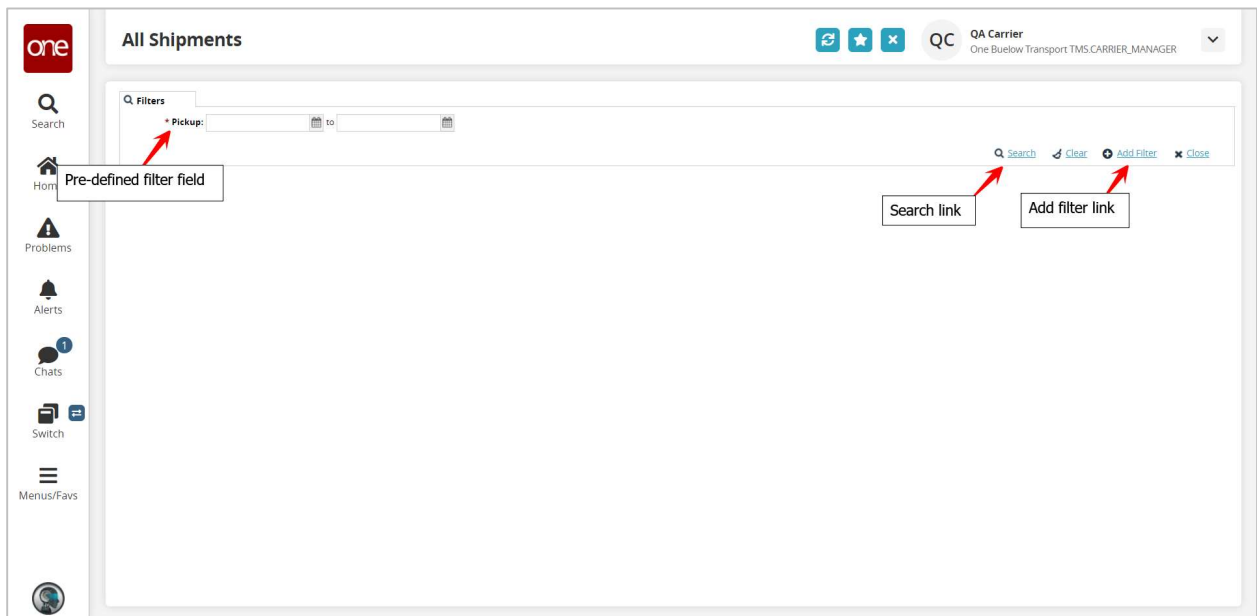

3. Navigate to one of the available reports.

The **Report** screen for that report displays.

4. The following is an example of the **All Shipments** report screen.

At the top of this report screen is the system, pre-defined filter named **Pickup**.

If additional filters want to be added for the search, press the **Add Filter** link and choose from the list of available filters.

Fill in the desired filter information for the filters and press the **Search** link.

Note - required fields are marked with an asterisk symbol (*).