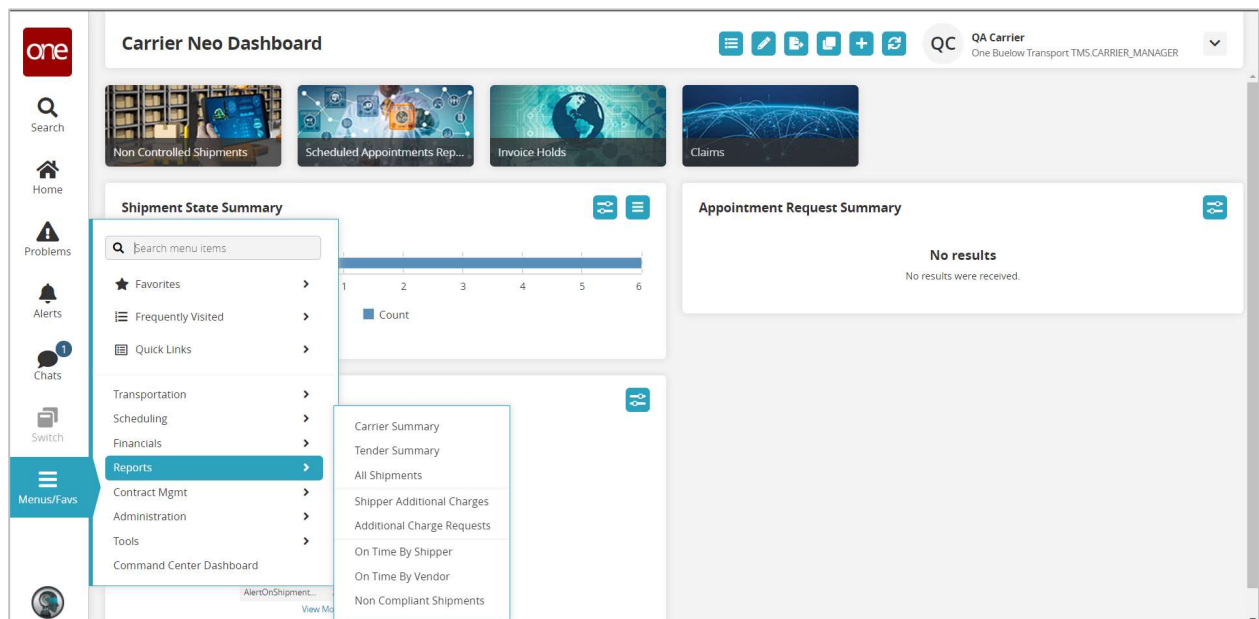

Introduction

This document provides a quick guide explaining how to view Reports that are available within the One Network System.

Note – this Quick Guide is for the NEO UI

Viewing Reports

1. Login to the One Network System.
2. Navigate to Menus/Favs -> Reports to see the list of available reports.

3. Navigate to one of the available reports.

The **Report** screen for that report displays.

4. The following is an example of the **All Shipments** report screen.

At the top of this report screen is the system, pre-defined filter named **Pickup**.

If additional filters want to be added for the search, press the **Add Filter** link and choose from the list of available filters.

Fill in the desired filter information for the filters and press the **Search** link.